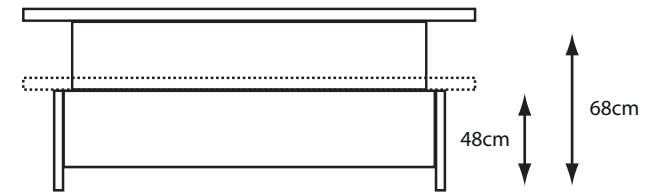

Monaco Rectangular Dining Modular Sofas

Monaco Large Double Footstool

Monaco 80cm x 140cm Adjustable Table