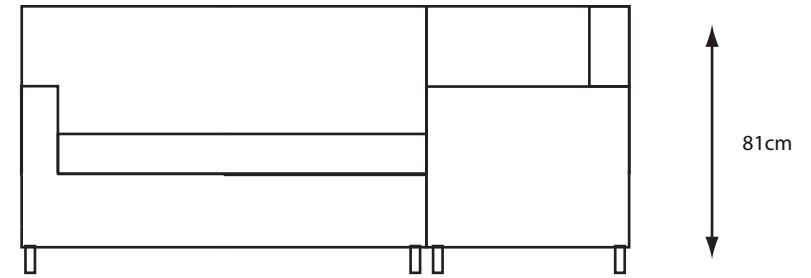

Monaco Rectangular Dining Modular Sofas

Monaco Large Double Footstool

Monaco 80cm x 140cm Adjustable Table