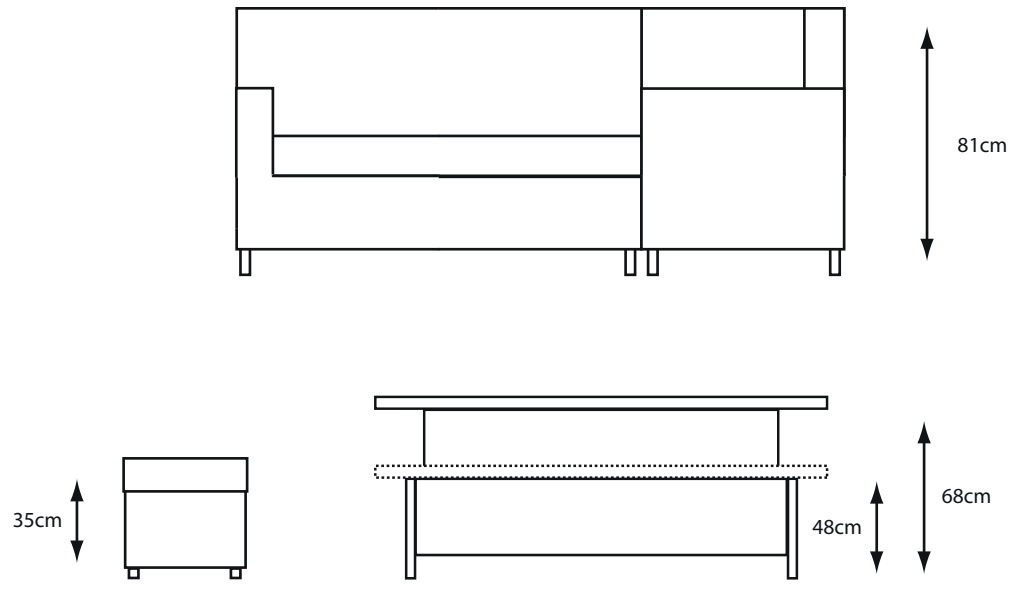

Monaco Rectangular Dining Modular Set

Monaco 80cm x 140cm Adjustable Table