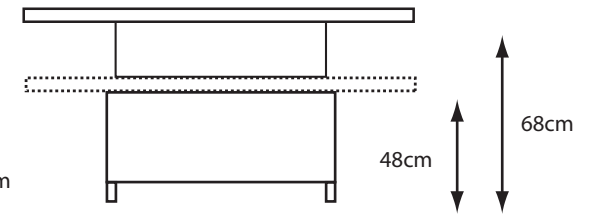

Lyon Large Square Modular Sofas

Lyon Double Footstool

Lyon 120 x 120cm Adjustable Dining Table