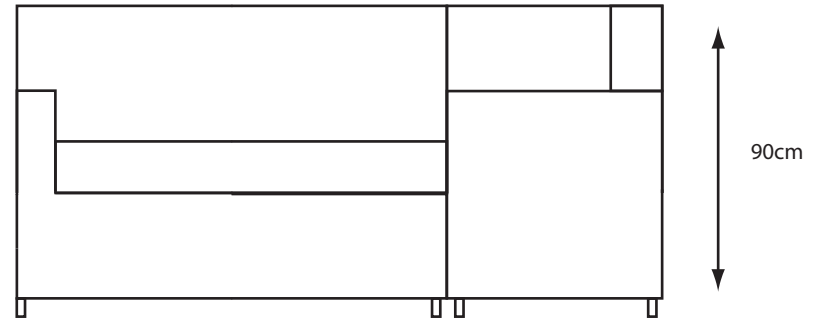

Lyon Large Square Modular Sofas

Lyon Double Footstool

Lyon 120 x 120cm Adjustable Dining Table