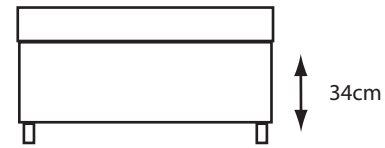

Lyon Large Square Modular Sofas

Lyon Double Footstool

Lyon 120 x 120cm Adjustable Dining Table